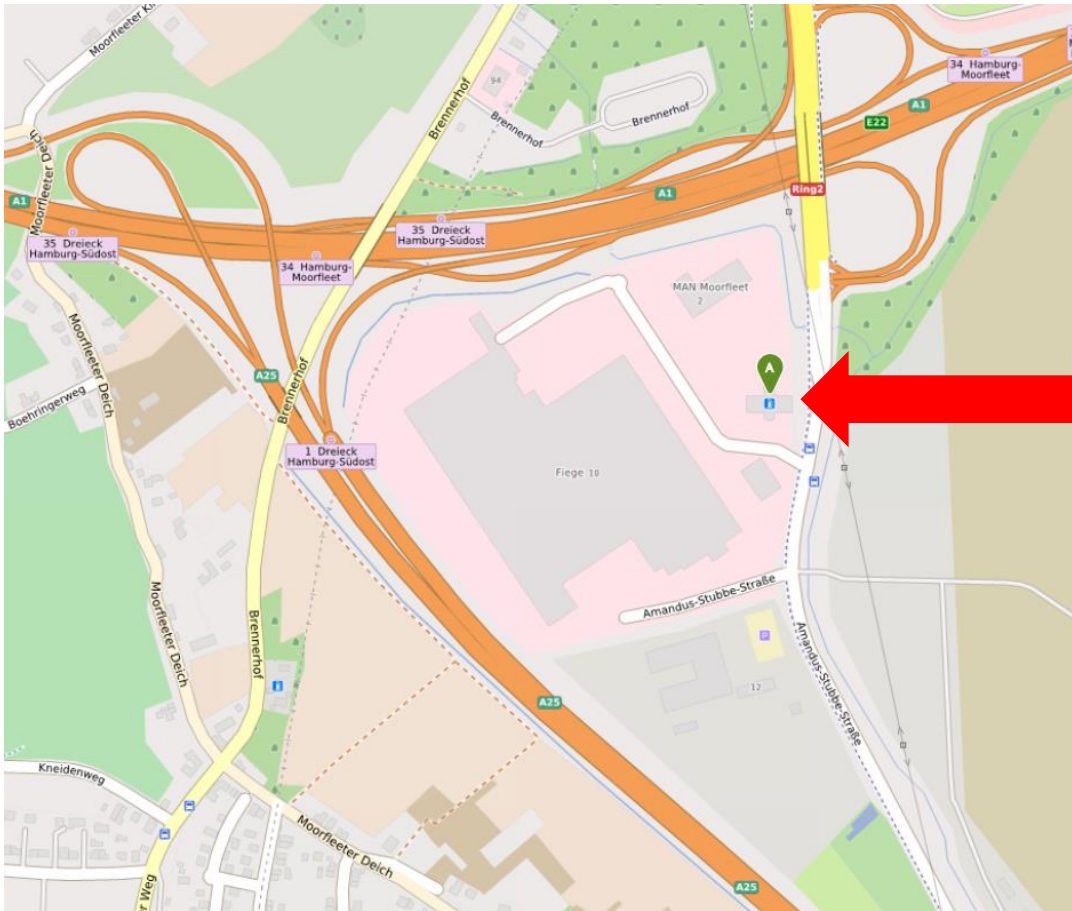

Truck parking sites outside of loading and unloading times

Unloading times at Bruno Bock Thiochemicals:

Monday - Thursday 6:00 – 14:00

Friday 6:00 – 11:00

Loading times at Bruno Bock Thiochemicals:

Monday - Thursday 6:00 – 14:00

Friday 6:00 – 11:00

Outside of the above-mentioned loading and unloading times no parking sites are available outside of the factory premises. We ask all drivers who approach the factory outside of the loading and unloading times to stop at one of the below listed parking sites in the proximity of Bruno Bock Chemische Fabrik GmbH & Co. KG.

1) Parkstreifen An der Ilau, 21436 Marschacht, Distance to Factory ca. 4km; no toilets

2) Tankpark Moorfleet, Amandus-Stubbe-Str. 6, 22113 Hamburg, distance to factory ca. 27km; open 24/7; toilets avialble

3) Autobahn reststop Busschewald A39, Distance to factory ca. 17km; toilets available