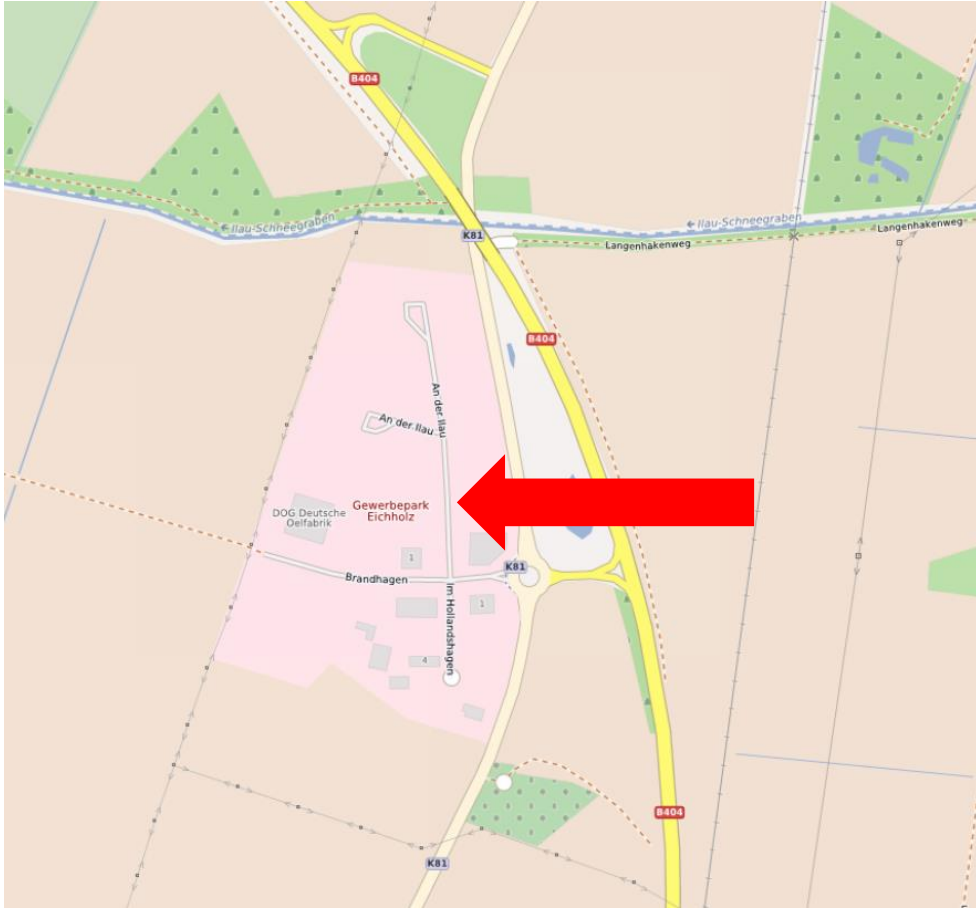

1) Parkstreifen An der Ilau, 21436 Marschacht, Distance to Factory ca. 4km; no toilets

2) Tankpark Moorfleet, Amandus-Stubbe-Str. 6, 22113 Hamburg, distance to factory ca. 27km; open 24/7; toilets avialble

3) Autobahn reststop Busschewald A39, Distance to factory ca. 17km; toilets available