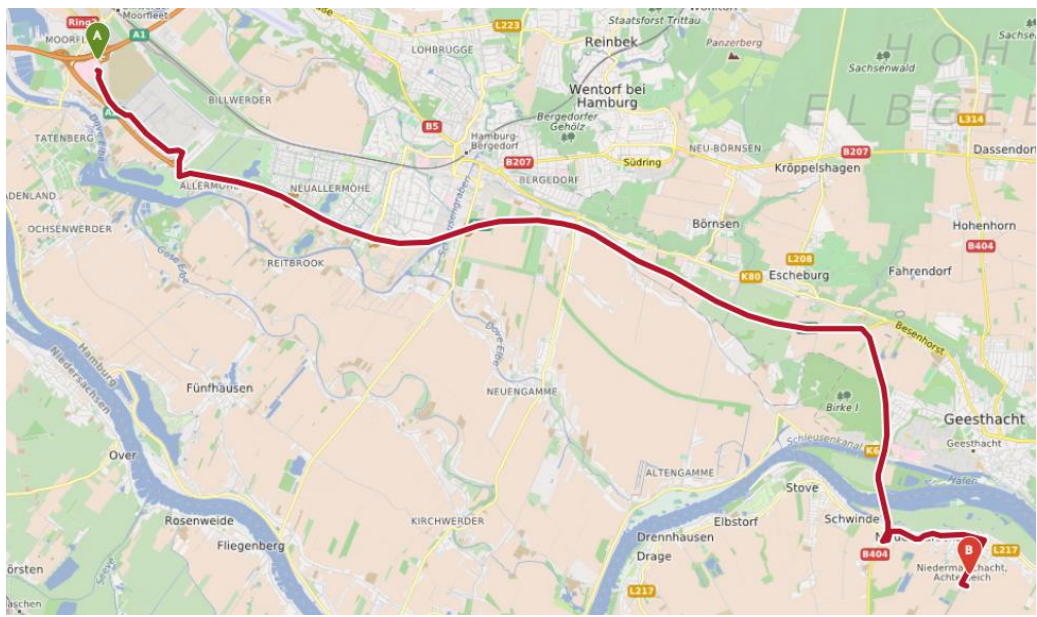

Truck parking sites outside of loading and unloading times

Unloading times at Bruno Bock Thiochemicals:

Monday - Thursday 6:00 – 14:00

Friday 6:00 – 11:00

Loading times at Bruno Bock Thiochemicals:

Monday - Thursday 6:00 – 14:00

Friday 6:00 – 11:00

Outside of the above-mentioned loading and unloading times no parking sites are available outside of the factory premises. We ask all drivers who approach the factory outside of the loading and unloading times to stop at one of the below listed parking sites in the proximity of Bruno Bock Chemische Fabrik GmbH & Co. KG.

1) Parkstreifen An der Ilau, 21436 Marschacht, Distance to Factory ca. 4km; no toilets

2) Tankpark Moorfleet, Amandus-Stubbe-Str. 6, 22113 Hamburg, distance to factory ca. 27km; open 24/7; toilets avialble

3) Autobahn reststop Busschewald A39, Distance to factory ca. 17km; toilets available