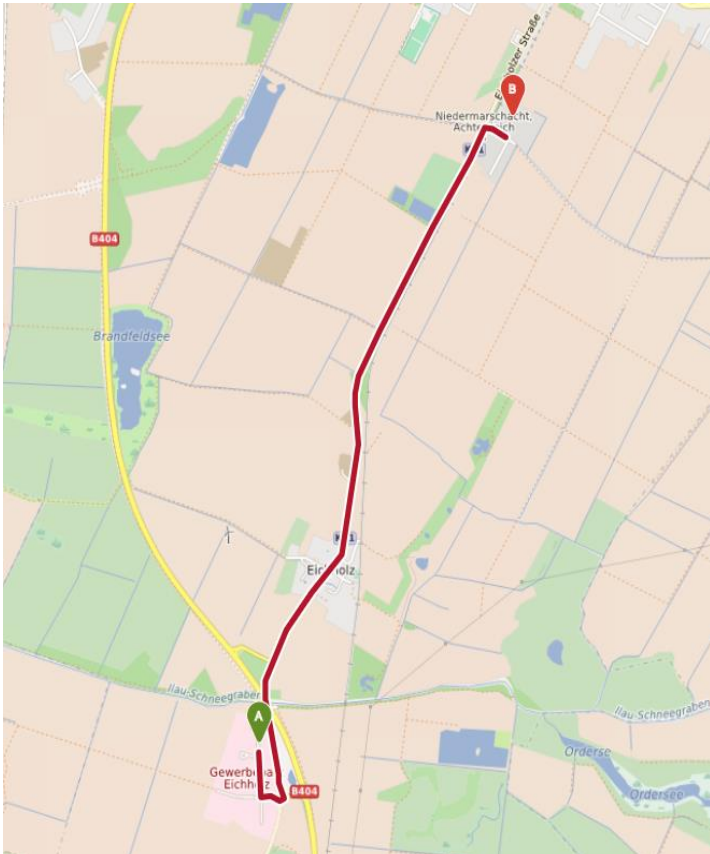

Truck parking sites outside of loading and unloading times

Unloading times at Bruno Bock Thiochemicals:

Monday - Thursday 6:00 – 14:00

Friday 6:00 – 11:00

Loading times at Bruno Bock Thiochemicals:

Monday - Thursday 6:00 – 14:00

1) Parkstreifen An der Ilau, 21436 Marschacht, Distance to Factory ca. 4km; no toilets

2) Tankpark Moorfleet, Amandus-Stubbe-Str. 6, 22113 Hamburg, distance to factory ca. 27km; open 24/7; toilets avialble

3) Autobahn reststop Busschewald A39, Distance to factory ca. 17km; toilets available